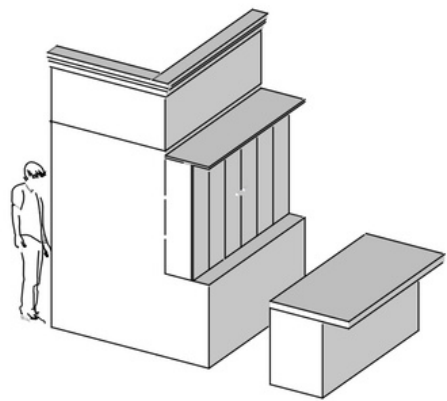

DRAWN BY REETI NARAYAN

SCALE -1/4" = 1'-0"

DATE: 8-12-2021

DATE: 10-5-2021

PLATE

6

OF 12

**DOORS FOLD BACK FLUSH TO
SIDE WALL OF BAR UNIT**