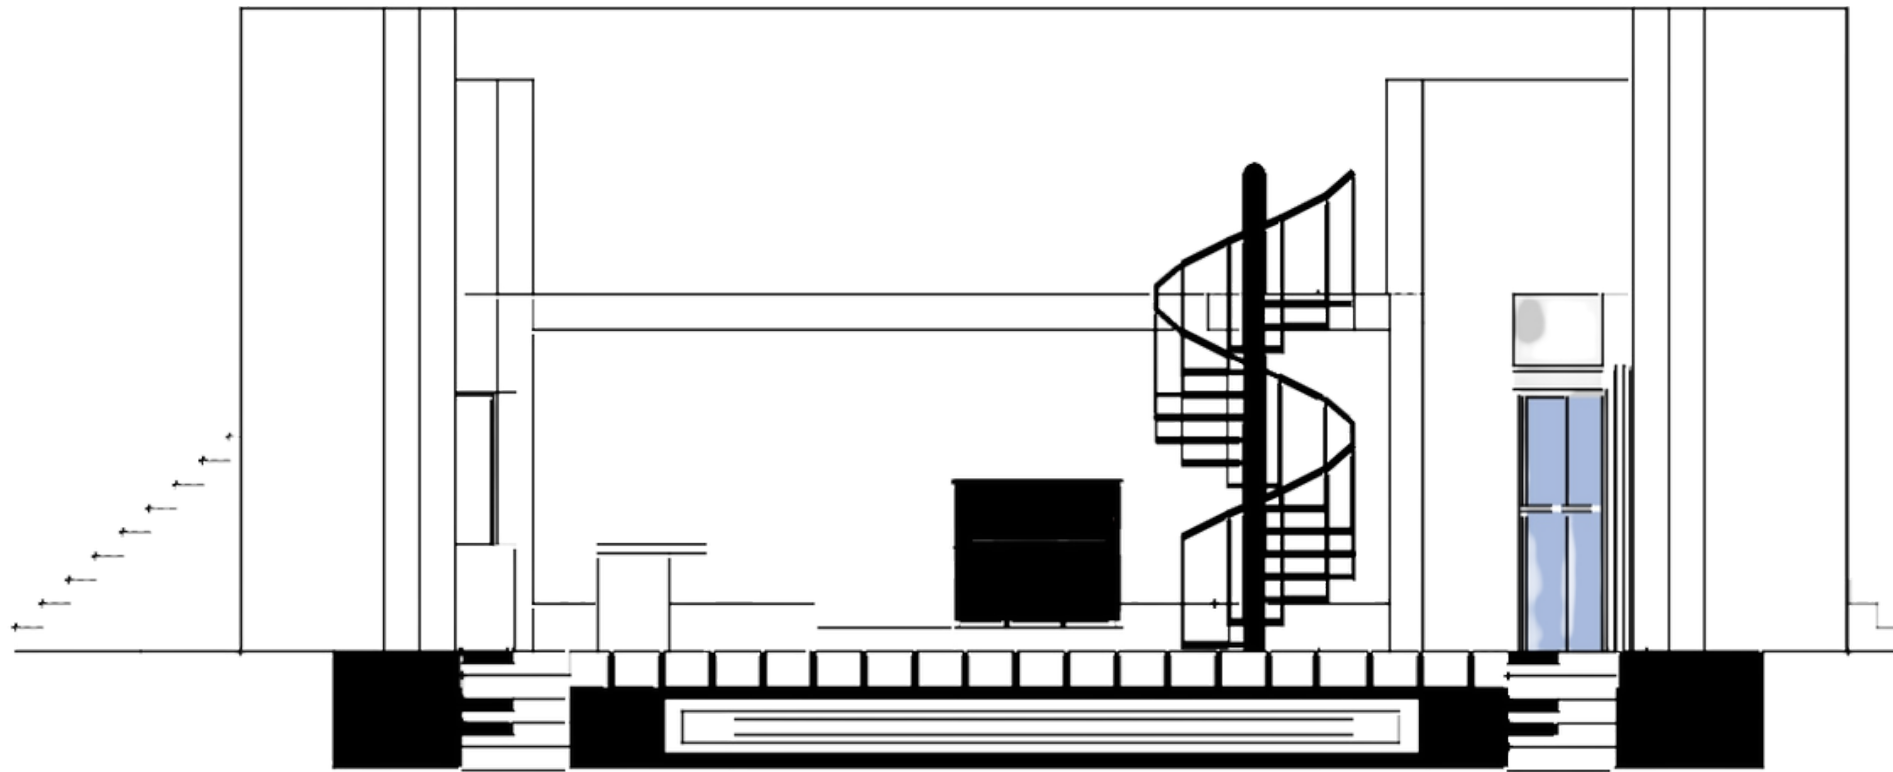

DESIGNED BY RAQUEL M JACKSON

DATE: 8-12-2021

DIRECTED BY RENEE CLARK

DRAWN BY REETI NARAYAN

DATE: 10-5-2021

PLATE

7

OF 12