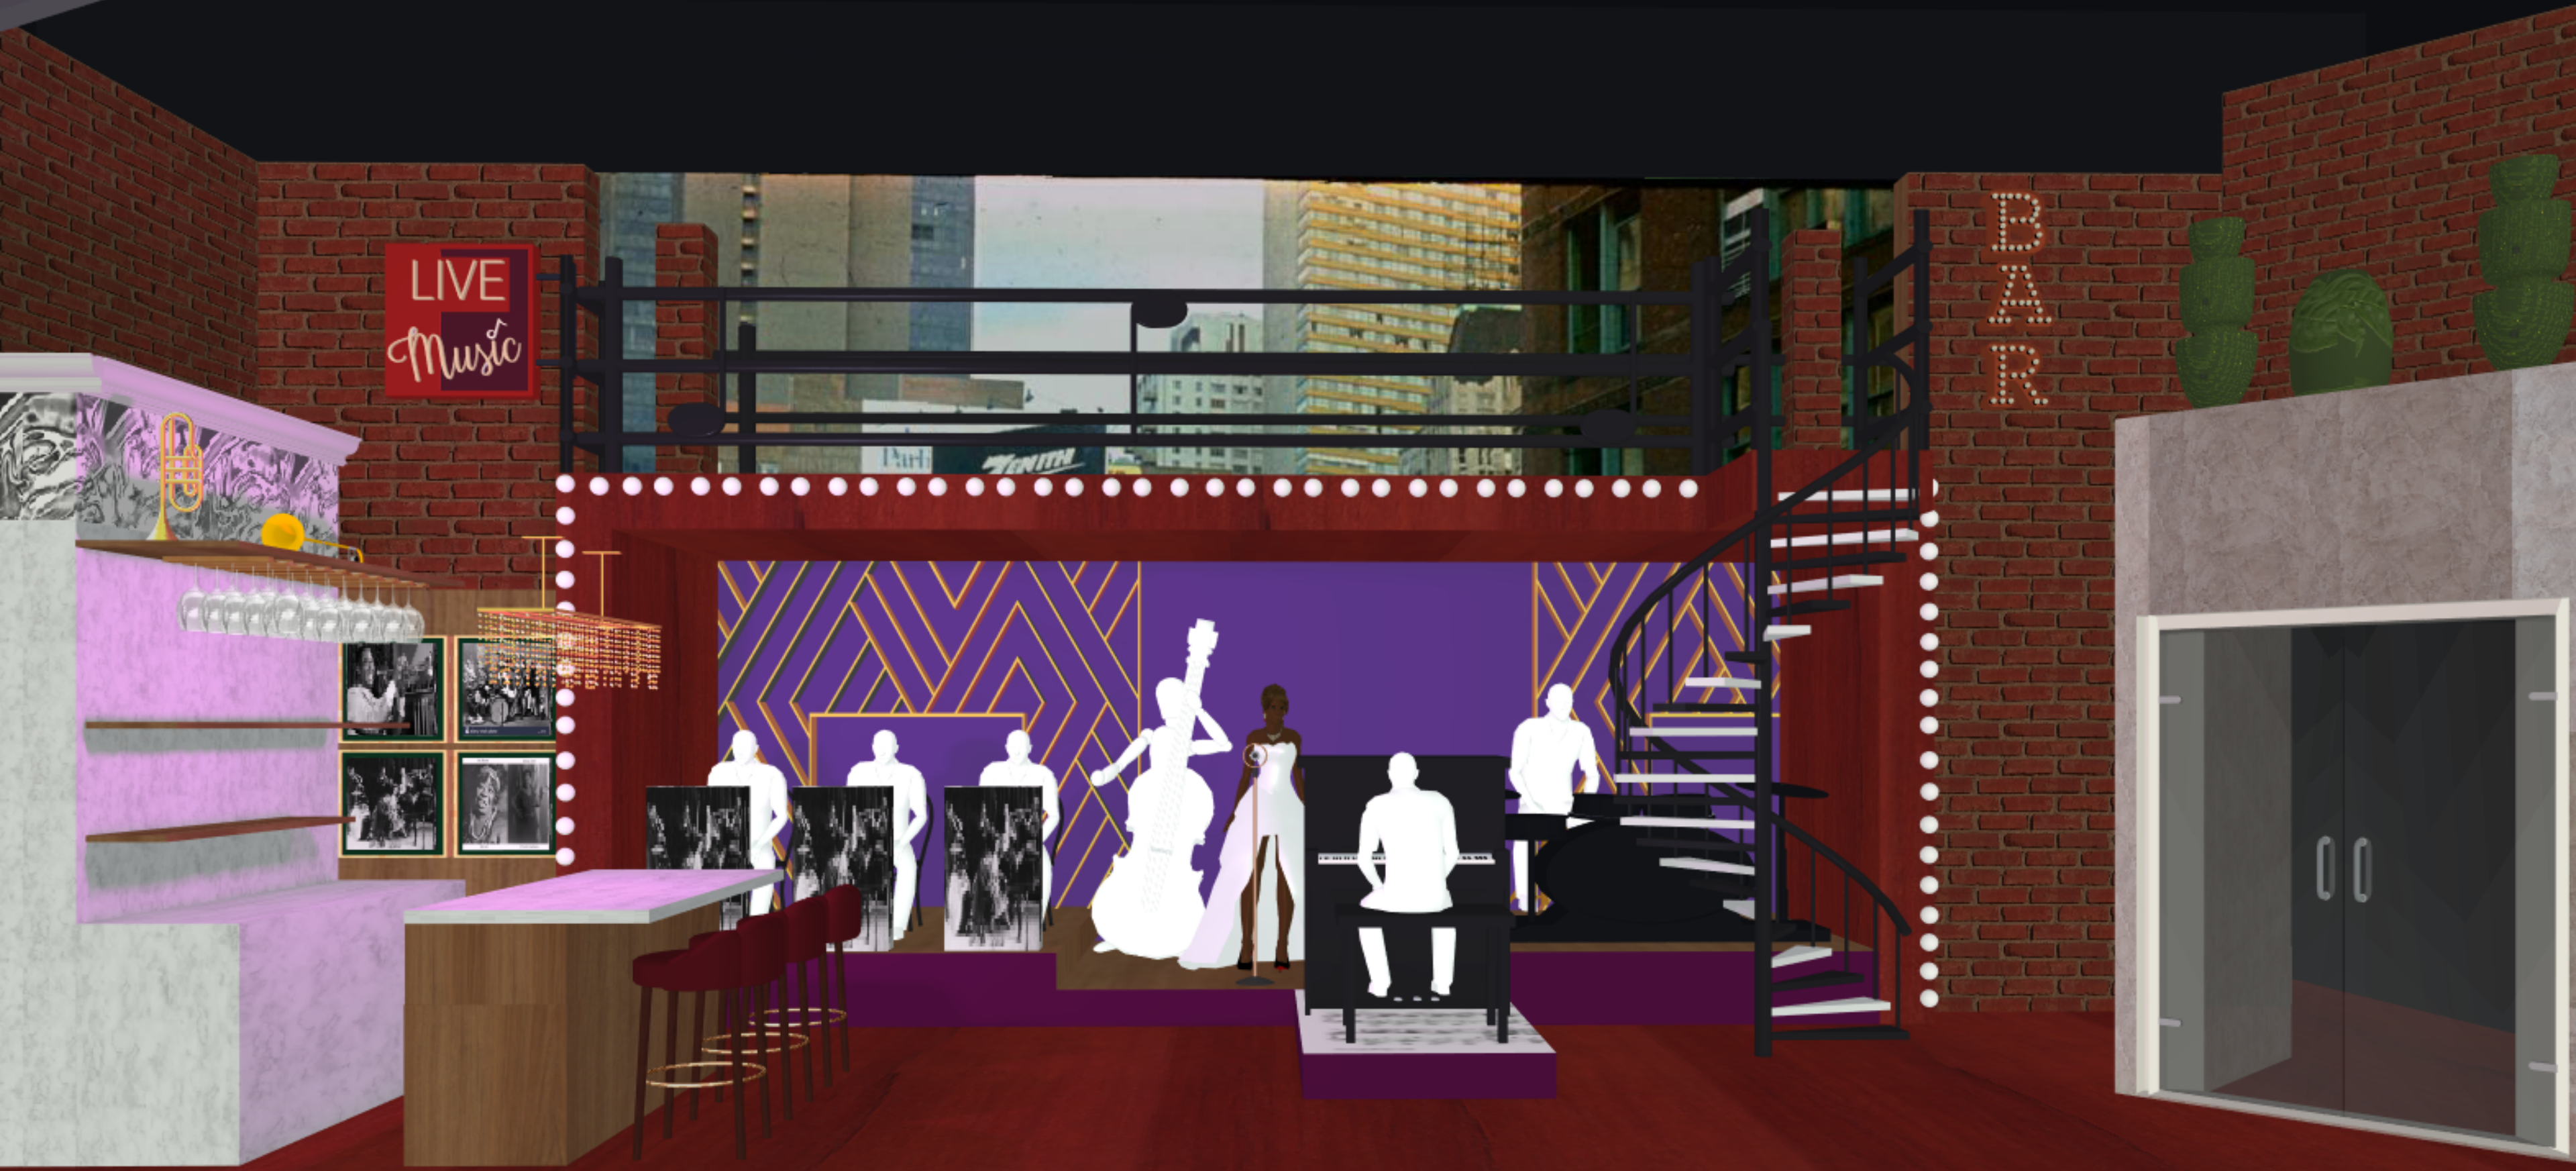

These drawings represent visual concept and construction suggestions only. It is not the designer's responsibility to determine structural appropriateness of the design and the designer does not assume responsibility for improper engineering, construction, handling or use of this scenery.

This scenic design and these drawings are the sole property of Raquel M Jackson. By viewing these drawings you agree that you will not copy, duplicate, transfer or by any other means divulge their constants. In no way will you compromise the ownership rights of Raquel M Jackson

AINT MISBEHAVIN'
MUSIC BY FATS WALLER
CREATED BY RICHARD MALTSBY, JR. & MURRAY HORWITZ

RAQUEL M JACKSON

FRONT VIEW	
ASSOCIATE ARTISTIC DIRECTOR JAMES DONADIO	DESIGNED BY RAQUEL M JACKSON
DIRECTED BY RENEE CLARK	DRAWN BY REETI NARAYAN

SCALE -1/4" = 1'-0"

DATE: 8-12-2021

DATE: 10-5-2021

ATTENTION: THE DRAWING HAS BEEN APPROVED BY THE CLIENT.
FINAL VERSION
READ IT FIRST, THEN COMMENT