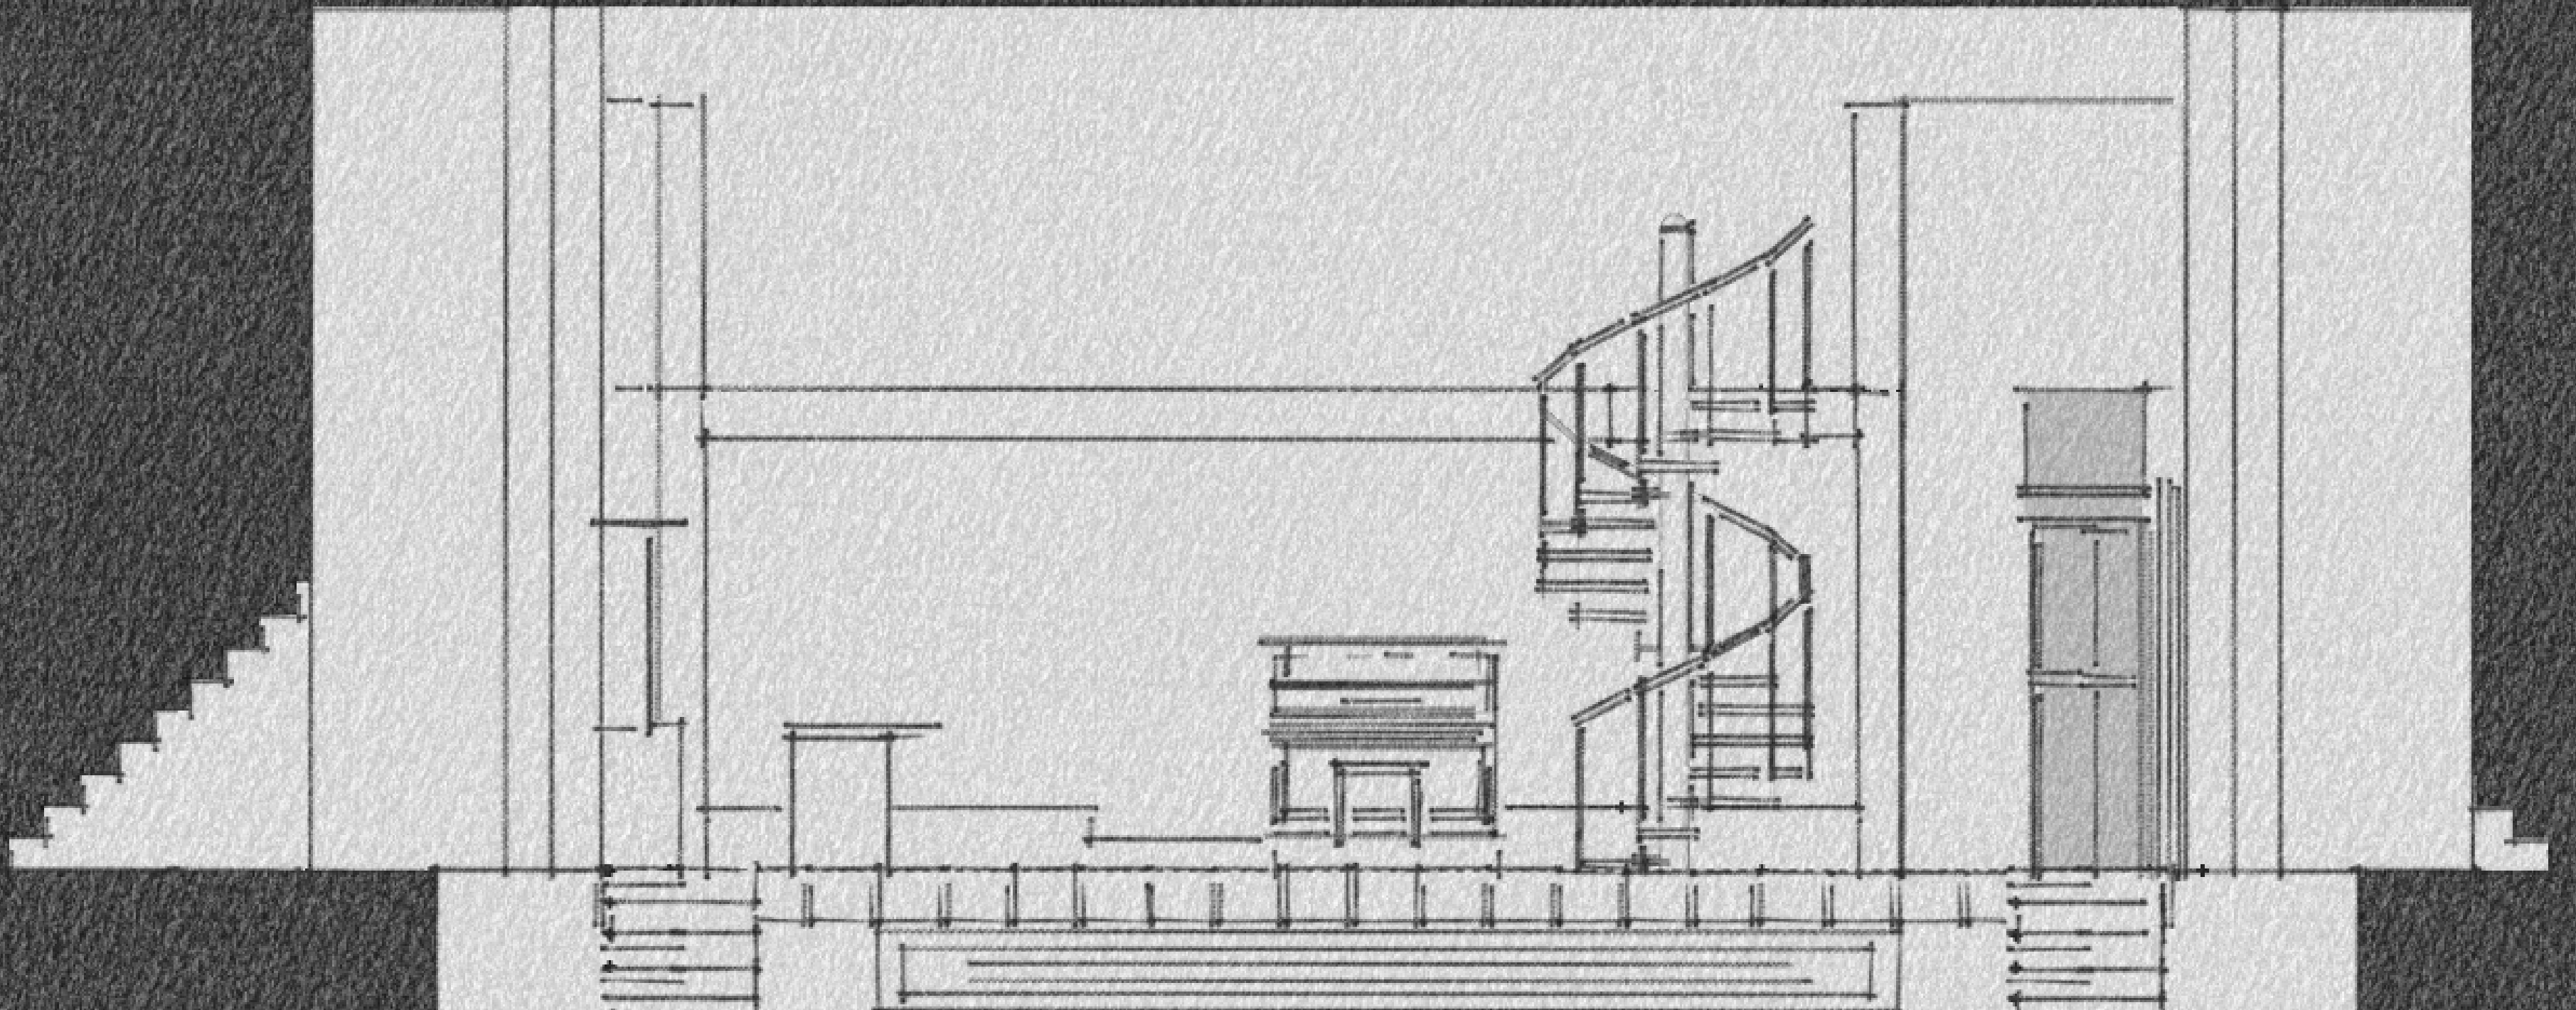

These drawings represent visual concept and construction suggestions only. It is not the designer's responsibility to determine structural appropriateness of the design and the designer does not assume responsibility for improper engineering, construction, handling or use of this scenery.

This scenic design and these drawings are the sole property of Raquel M Jackson. By viewing these drawings you agree that you will not copy, duplicate, transfer or by any other means divulge their constants. In no way will you compromise the ownership rights of Raquel M Jackson

AINT
MISBEHAVIN'
MUSIC BY FATS WALLER
CREATED BY
RICHARD MALTSBY, JR. &
MURRAY HORWITZ

RAQUEL M JACKSON

FRONT ELEVATION SKETCH

SCALE -1/4" = 1'-0"

ASSOCIATE ARTISTIC DIRECTOR
JAMES DONADIO

DESIGNED BY RAQUEL M JACKSON

DATE: 8-12-2021

DIRECTED BY RENEE CLARK

DRAWN BY REETI NARAYAN

DATE: 10-5-2021

PLATE

12

OF 12