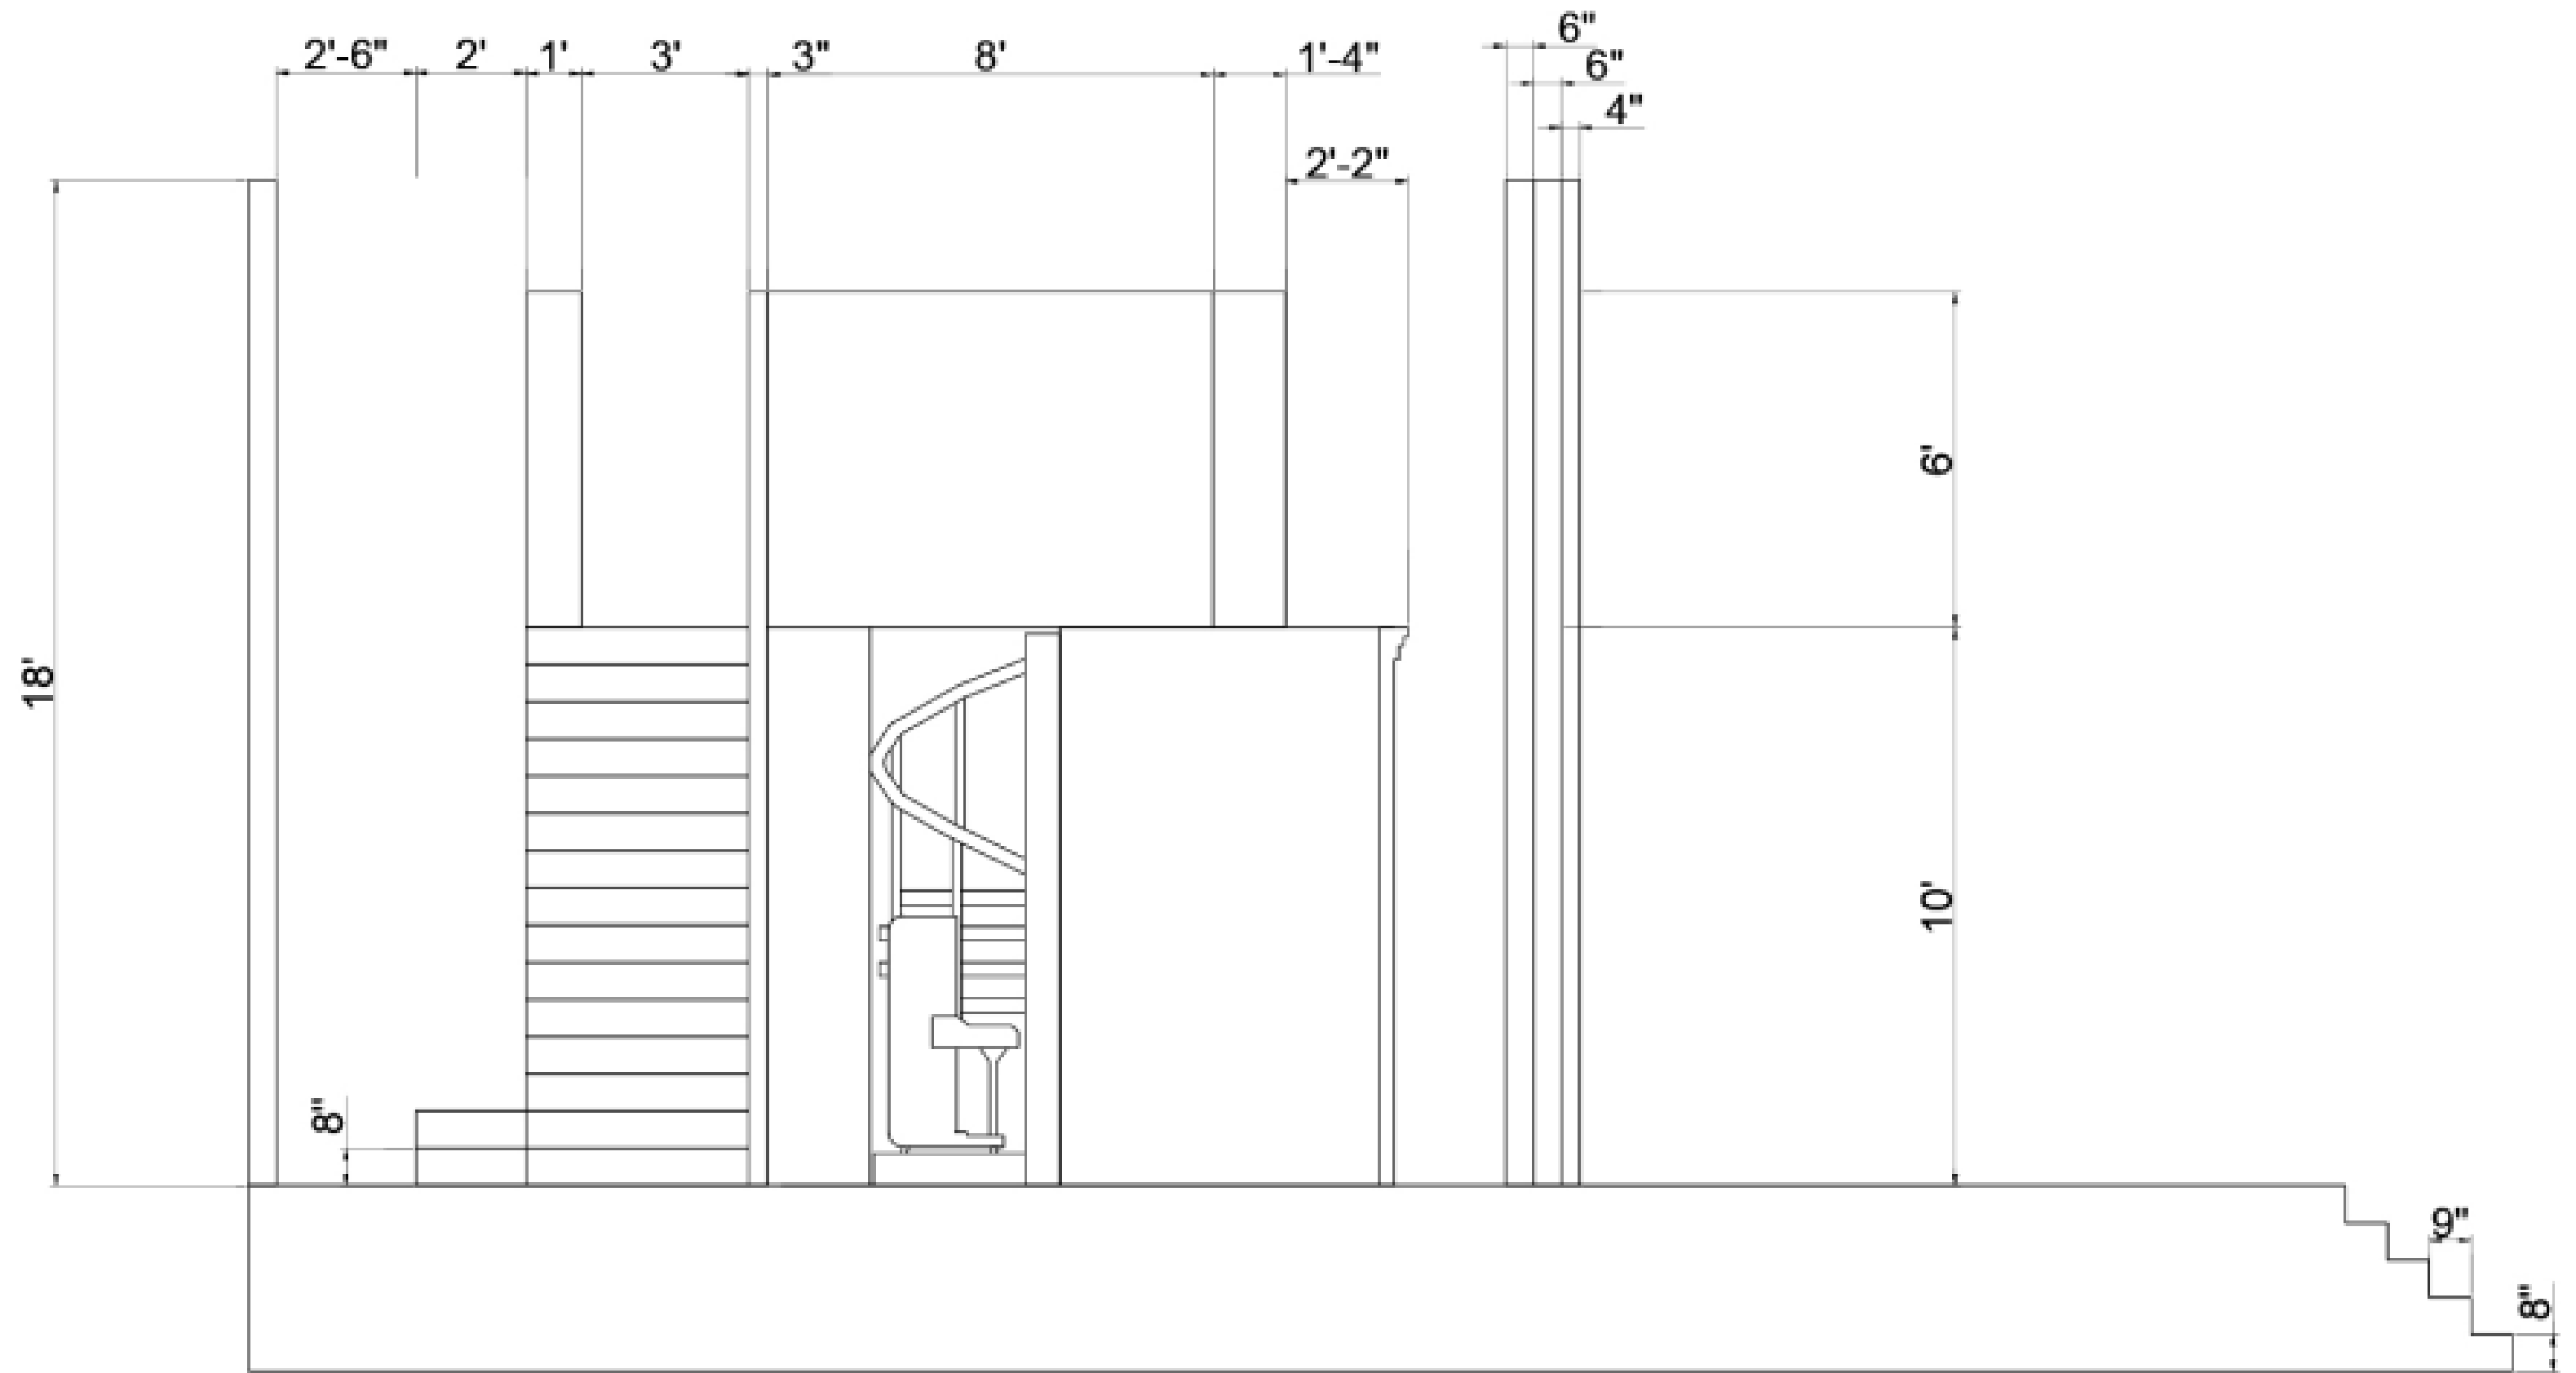

DRAWN BY REETI NARAYAN

SCALE -1/4" = 1'-0"

DATE: 8-12-2021

DATE: 10-5-2021

PLATE

1

OF 12

These drawings represent visual concept and construction suggestions only. It is not the designer's responsibility to determine structural appropriateness of the design and the designer does not assume responsibility for improper engineering, construction, handling or use of this scenery.