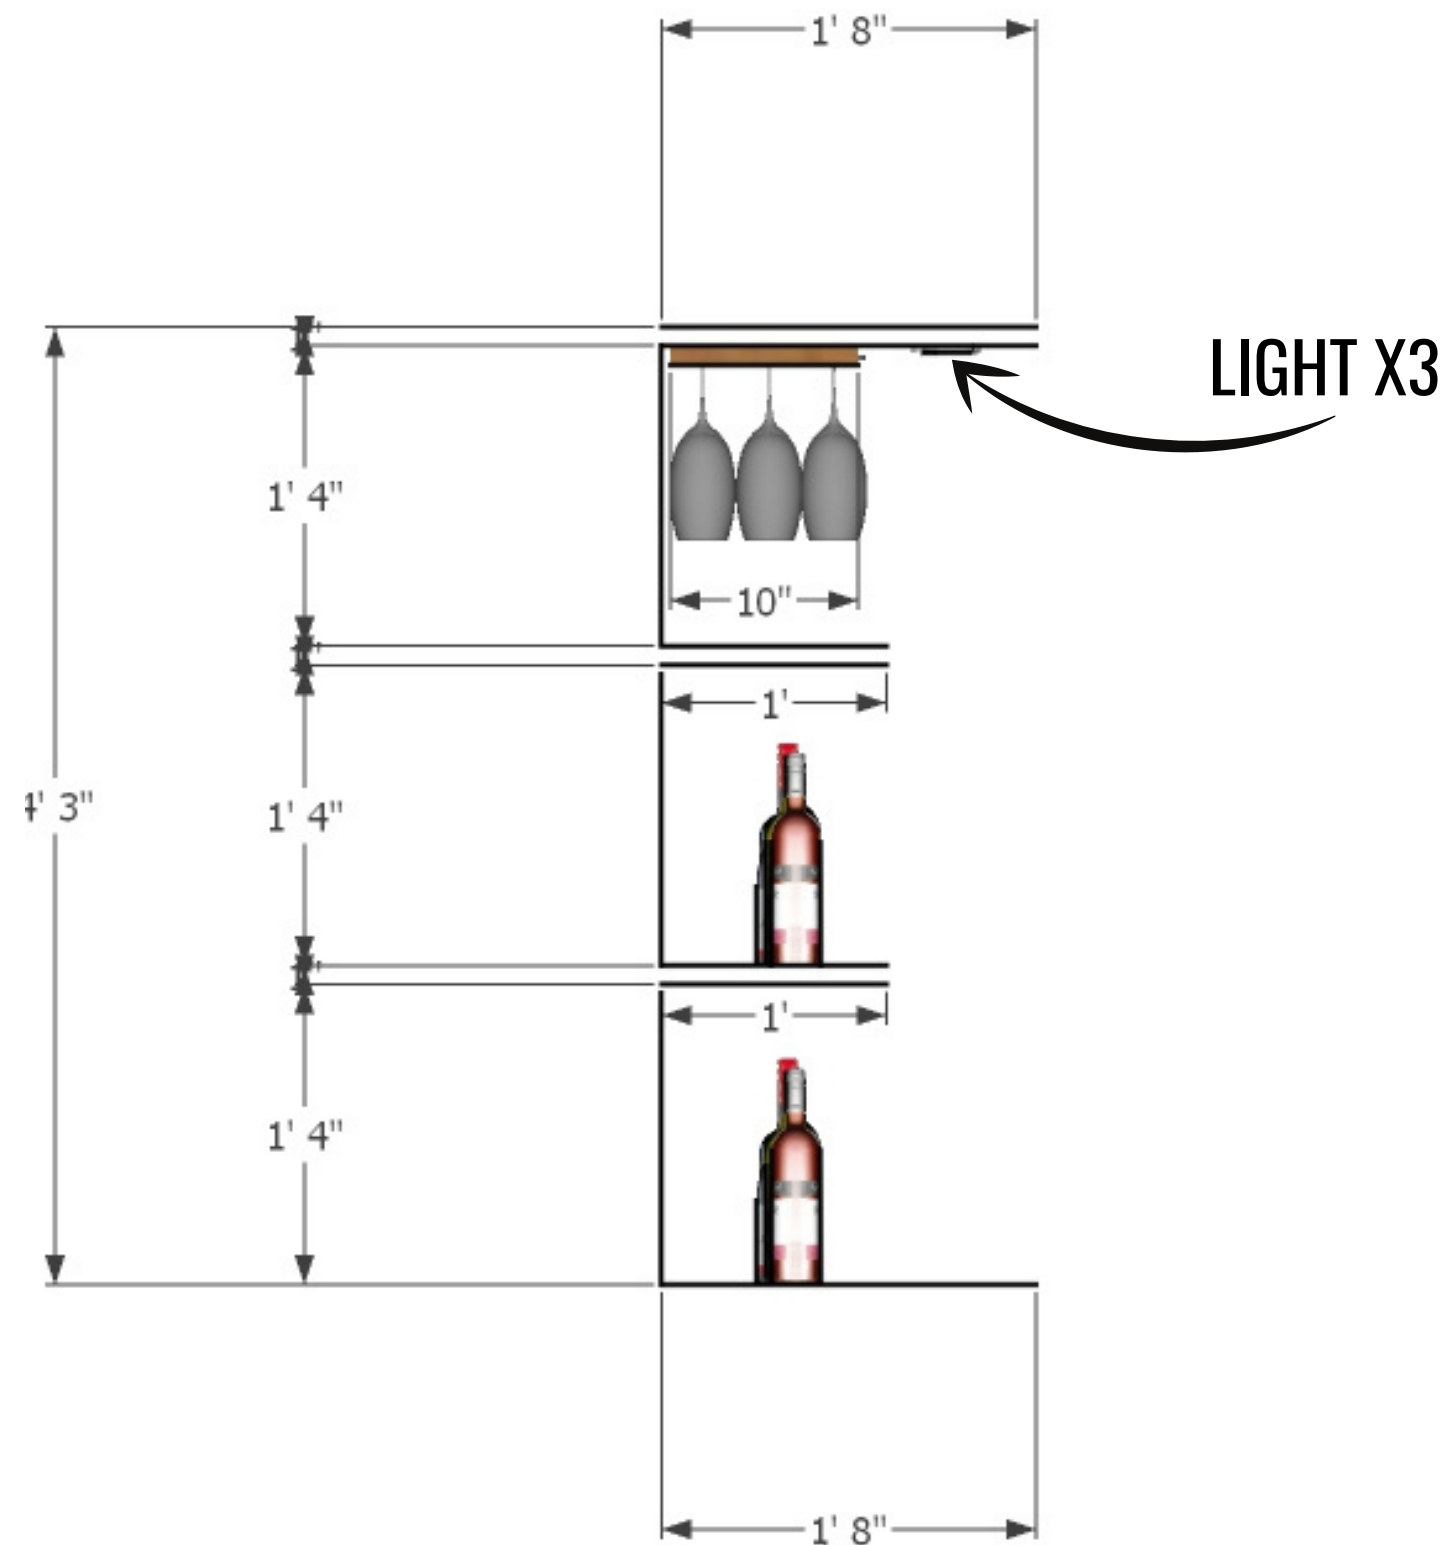

DRAWN BY REETI NARAYAN

SCALE -1/4" = 1'-0"

DATE: 8-12-2021

DATE: 10-5-2021

PLATE

6

OF 12

**DOORS FOLD BACK FLUSH TO
SIDE WALL OF BAR UNIT**