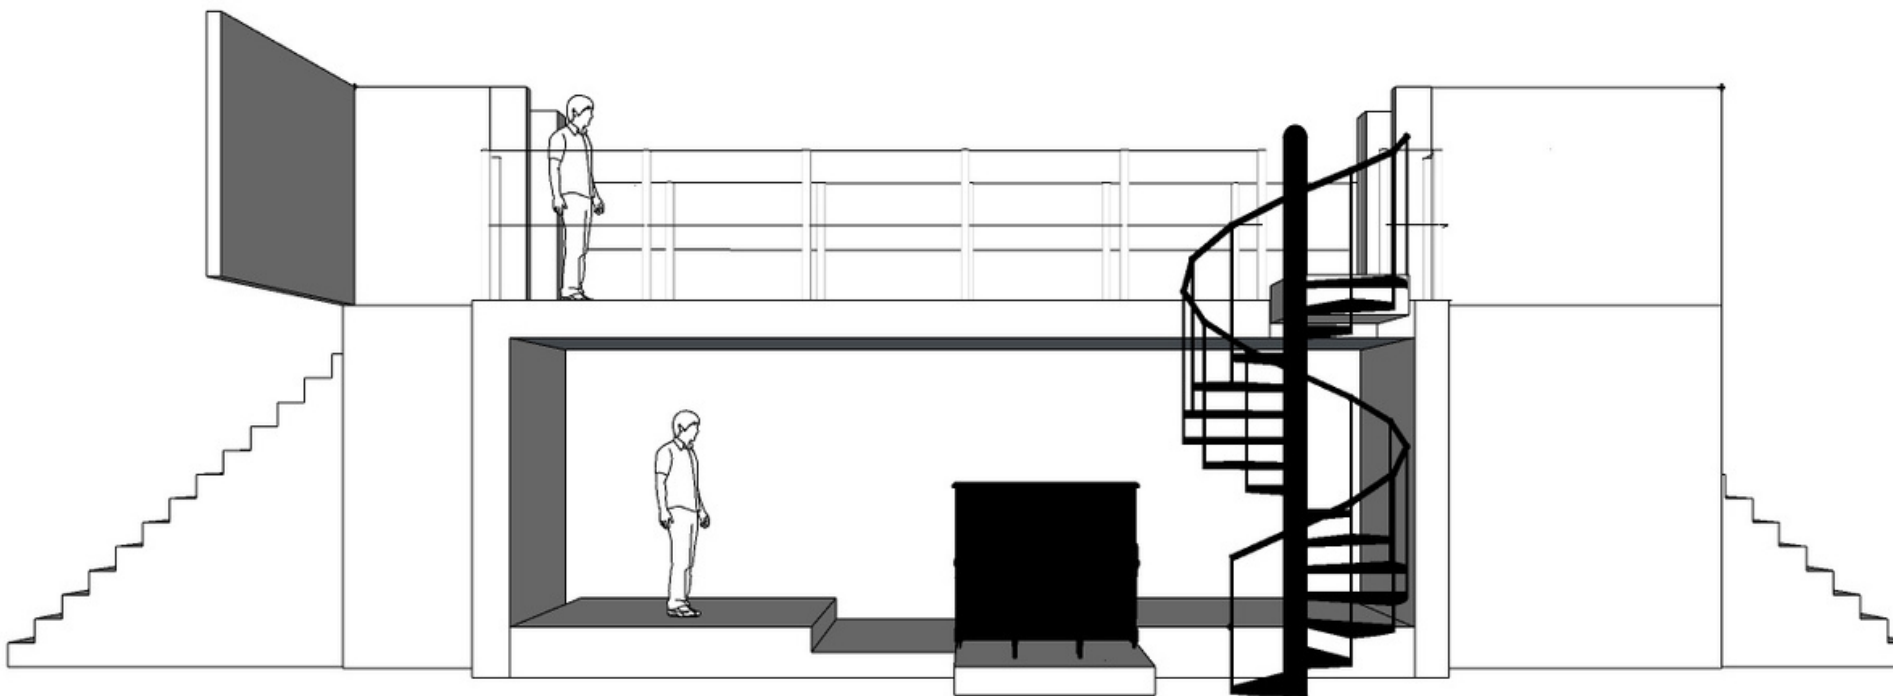

DESIGNED BY RAQUEL M JACKSON

DATE: 8-12-2021

DIRECTED BY RENEE CLARK

DRAWN BY REETI NARAYAN

DATE: 10-5-2021

PLATE

7

OF 12