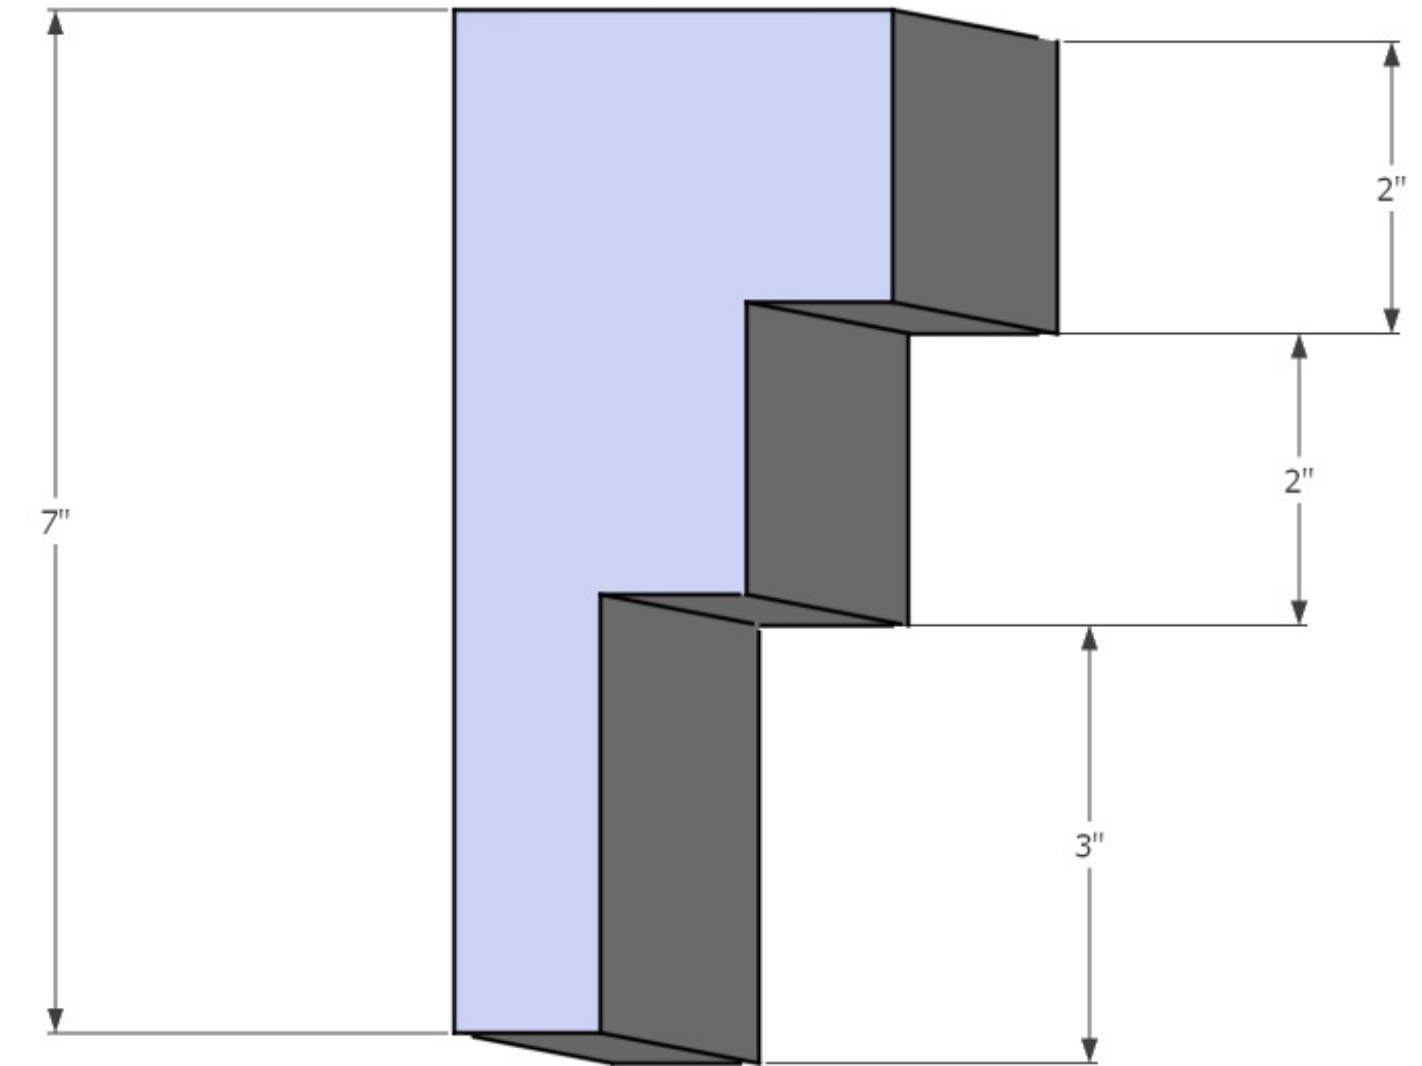

DIRECTED BY RENEE CLARK

DRAWN BY REETI NARAYAN

SCALE -1/4" = 1'-0"

DATE: 8-12-2021

DATE: 10-5-2021

PLATE

OF 12

**CROWN MOLDING SYTLE TBT
(FULL SCALE)**