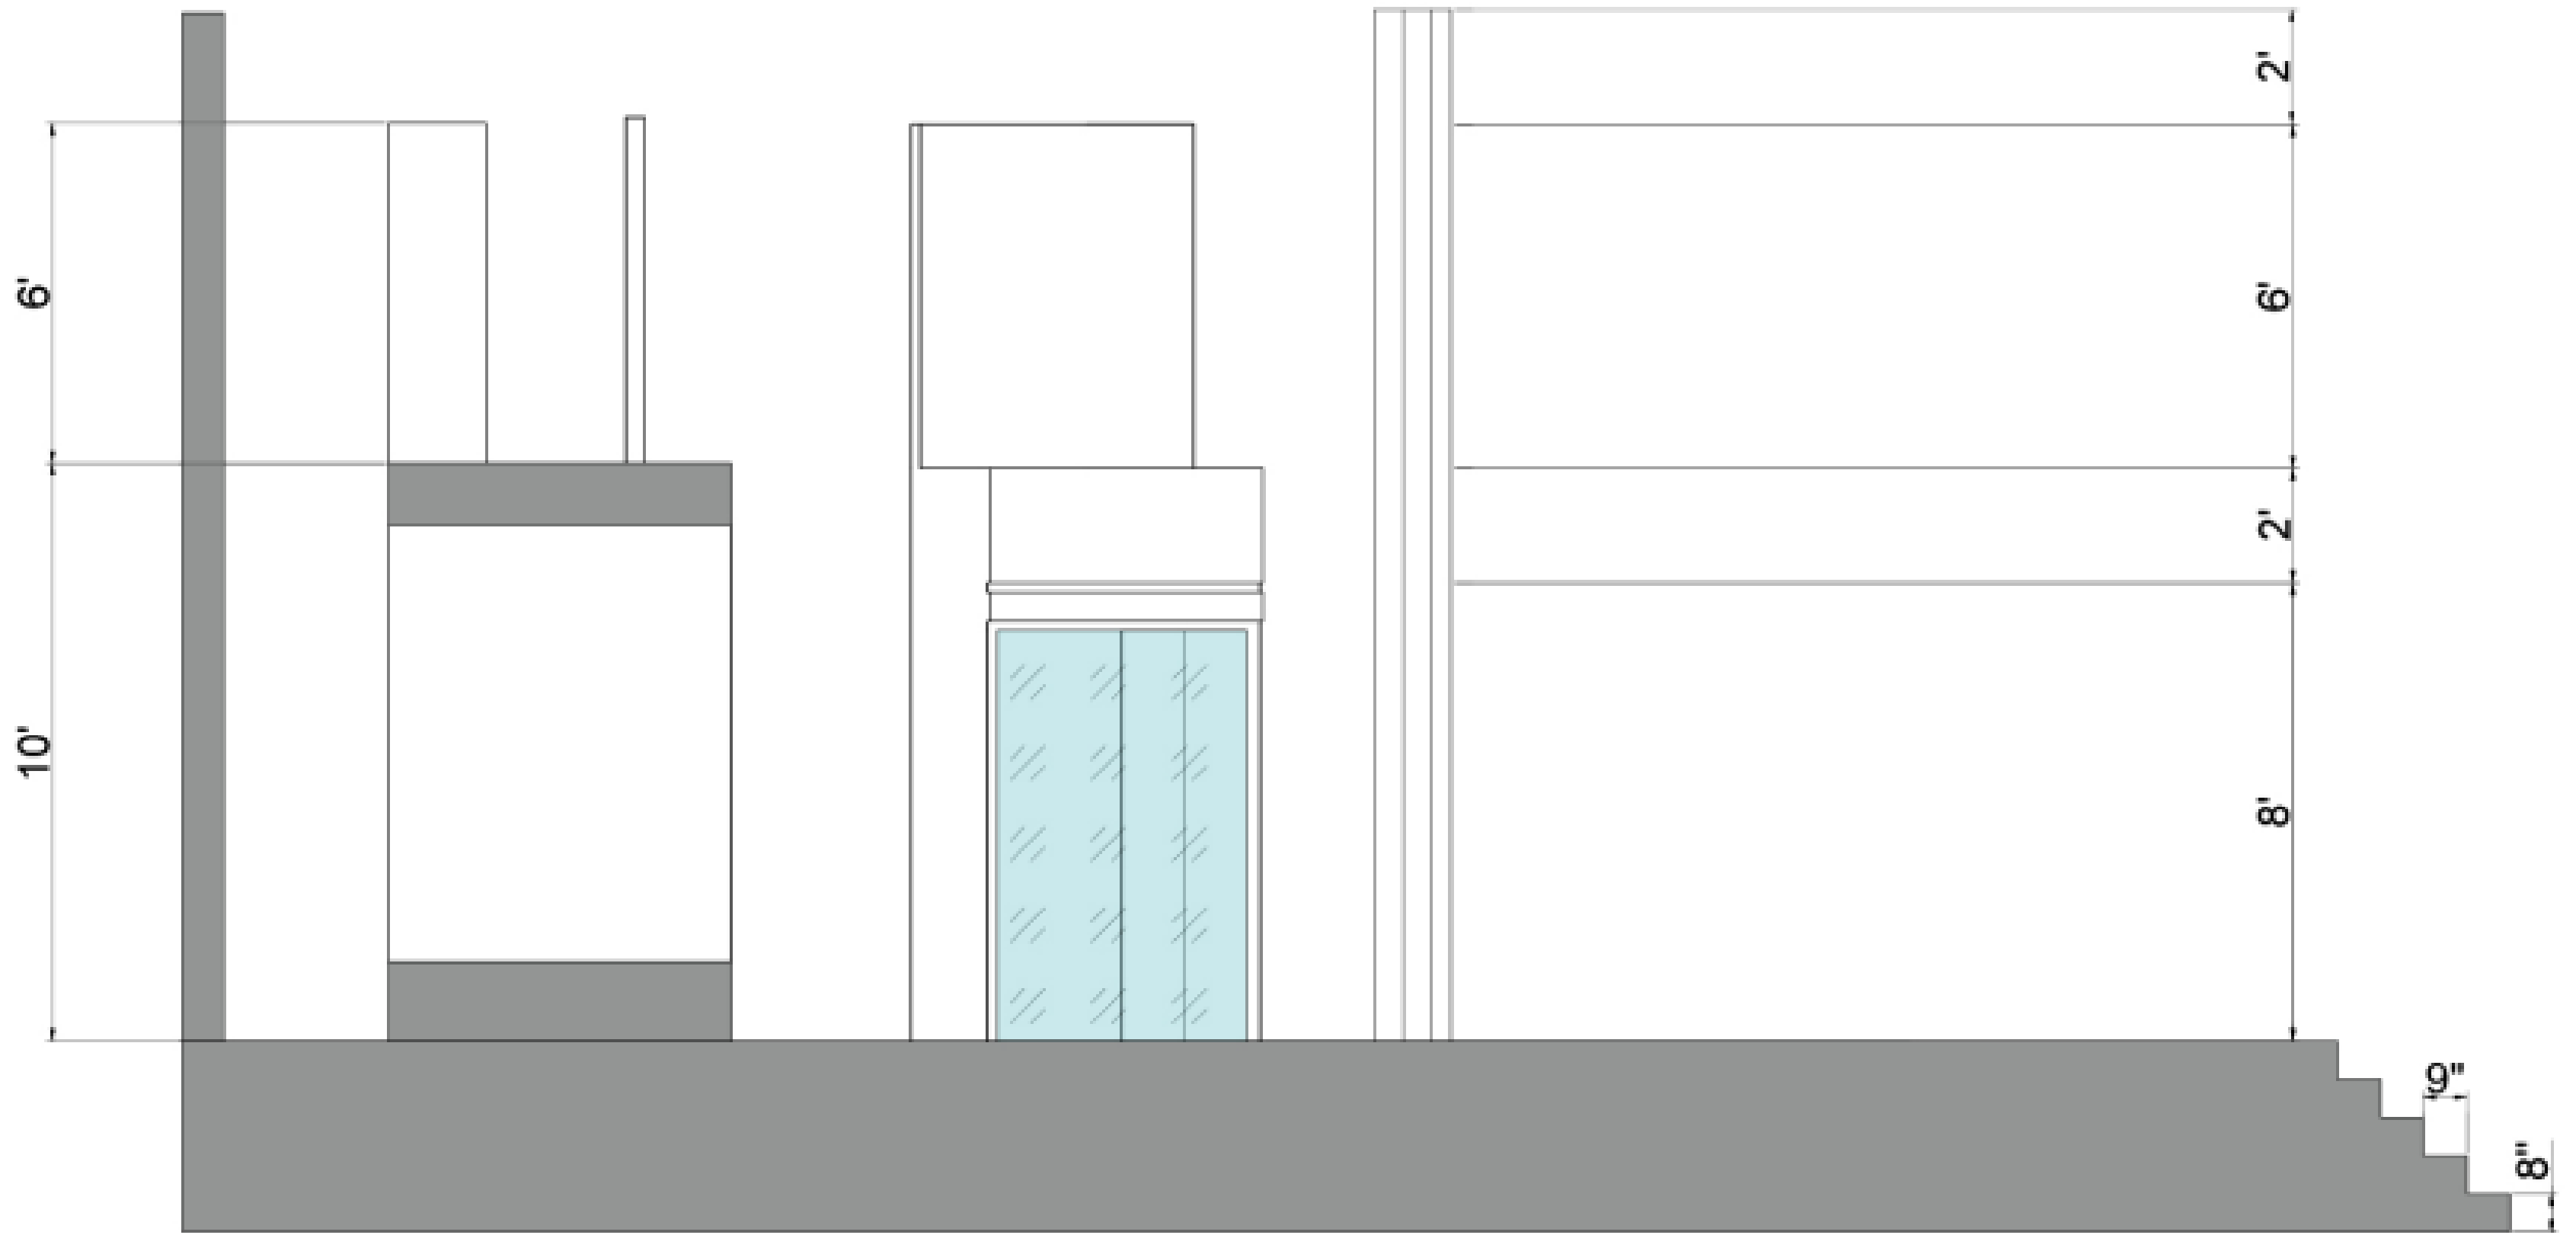

These drawings represent visual concept and construction suggestions only. It is not the designer's responsibility to determine structural appropriateness of the design and the designer does not assume responsibility for improper engineering, construction, handling or use of this scenery.

This scenic design and these drawings are the sole property of Raquel M Jackson. By viewing these drawings you agree that you will not copy, duplicate, transfer or by any other means divulge their constants. In no way will you compromise the ownership rights of Raquel M Jackson

AINT MISBEHAVIN'
MUSIC BY FATS WALLER
CREATED BY RICHARD MALTBY, JR. & MURRAY HORWITZ

RAQUEL M JACKSON

LEFT SECTIONAL ELEVATION		SCALE -1/4" = 1'-0"
ASSOCIATE ARTISTIC DIRECTOR JAMES DONADIO	DESIGNED BY RAQUEL M JACKSON	DATE: 8-12-2021
DIRECTED BY RENEE CLARK	DRAWN BY REETI NARAYAN	DATE: 10-5-2021