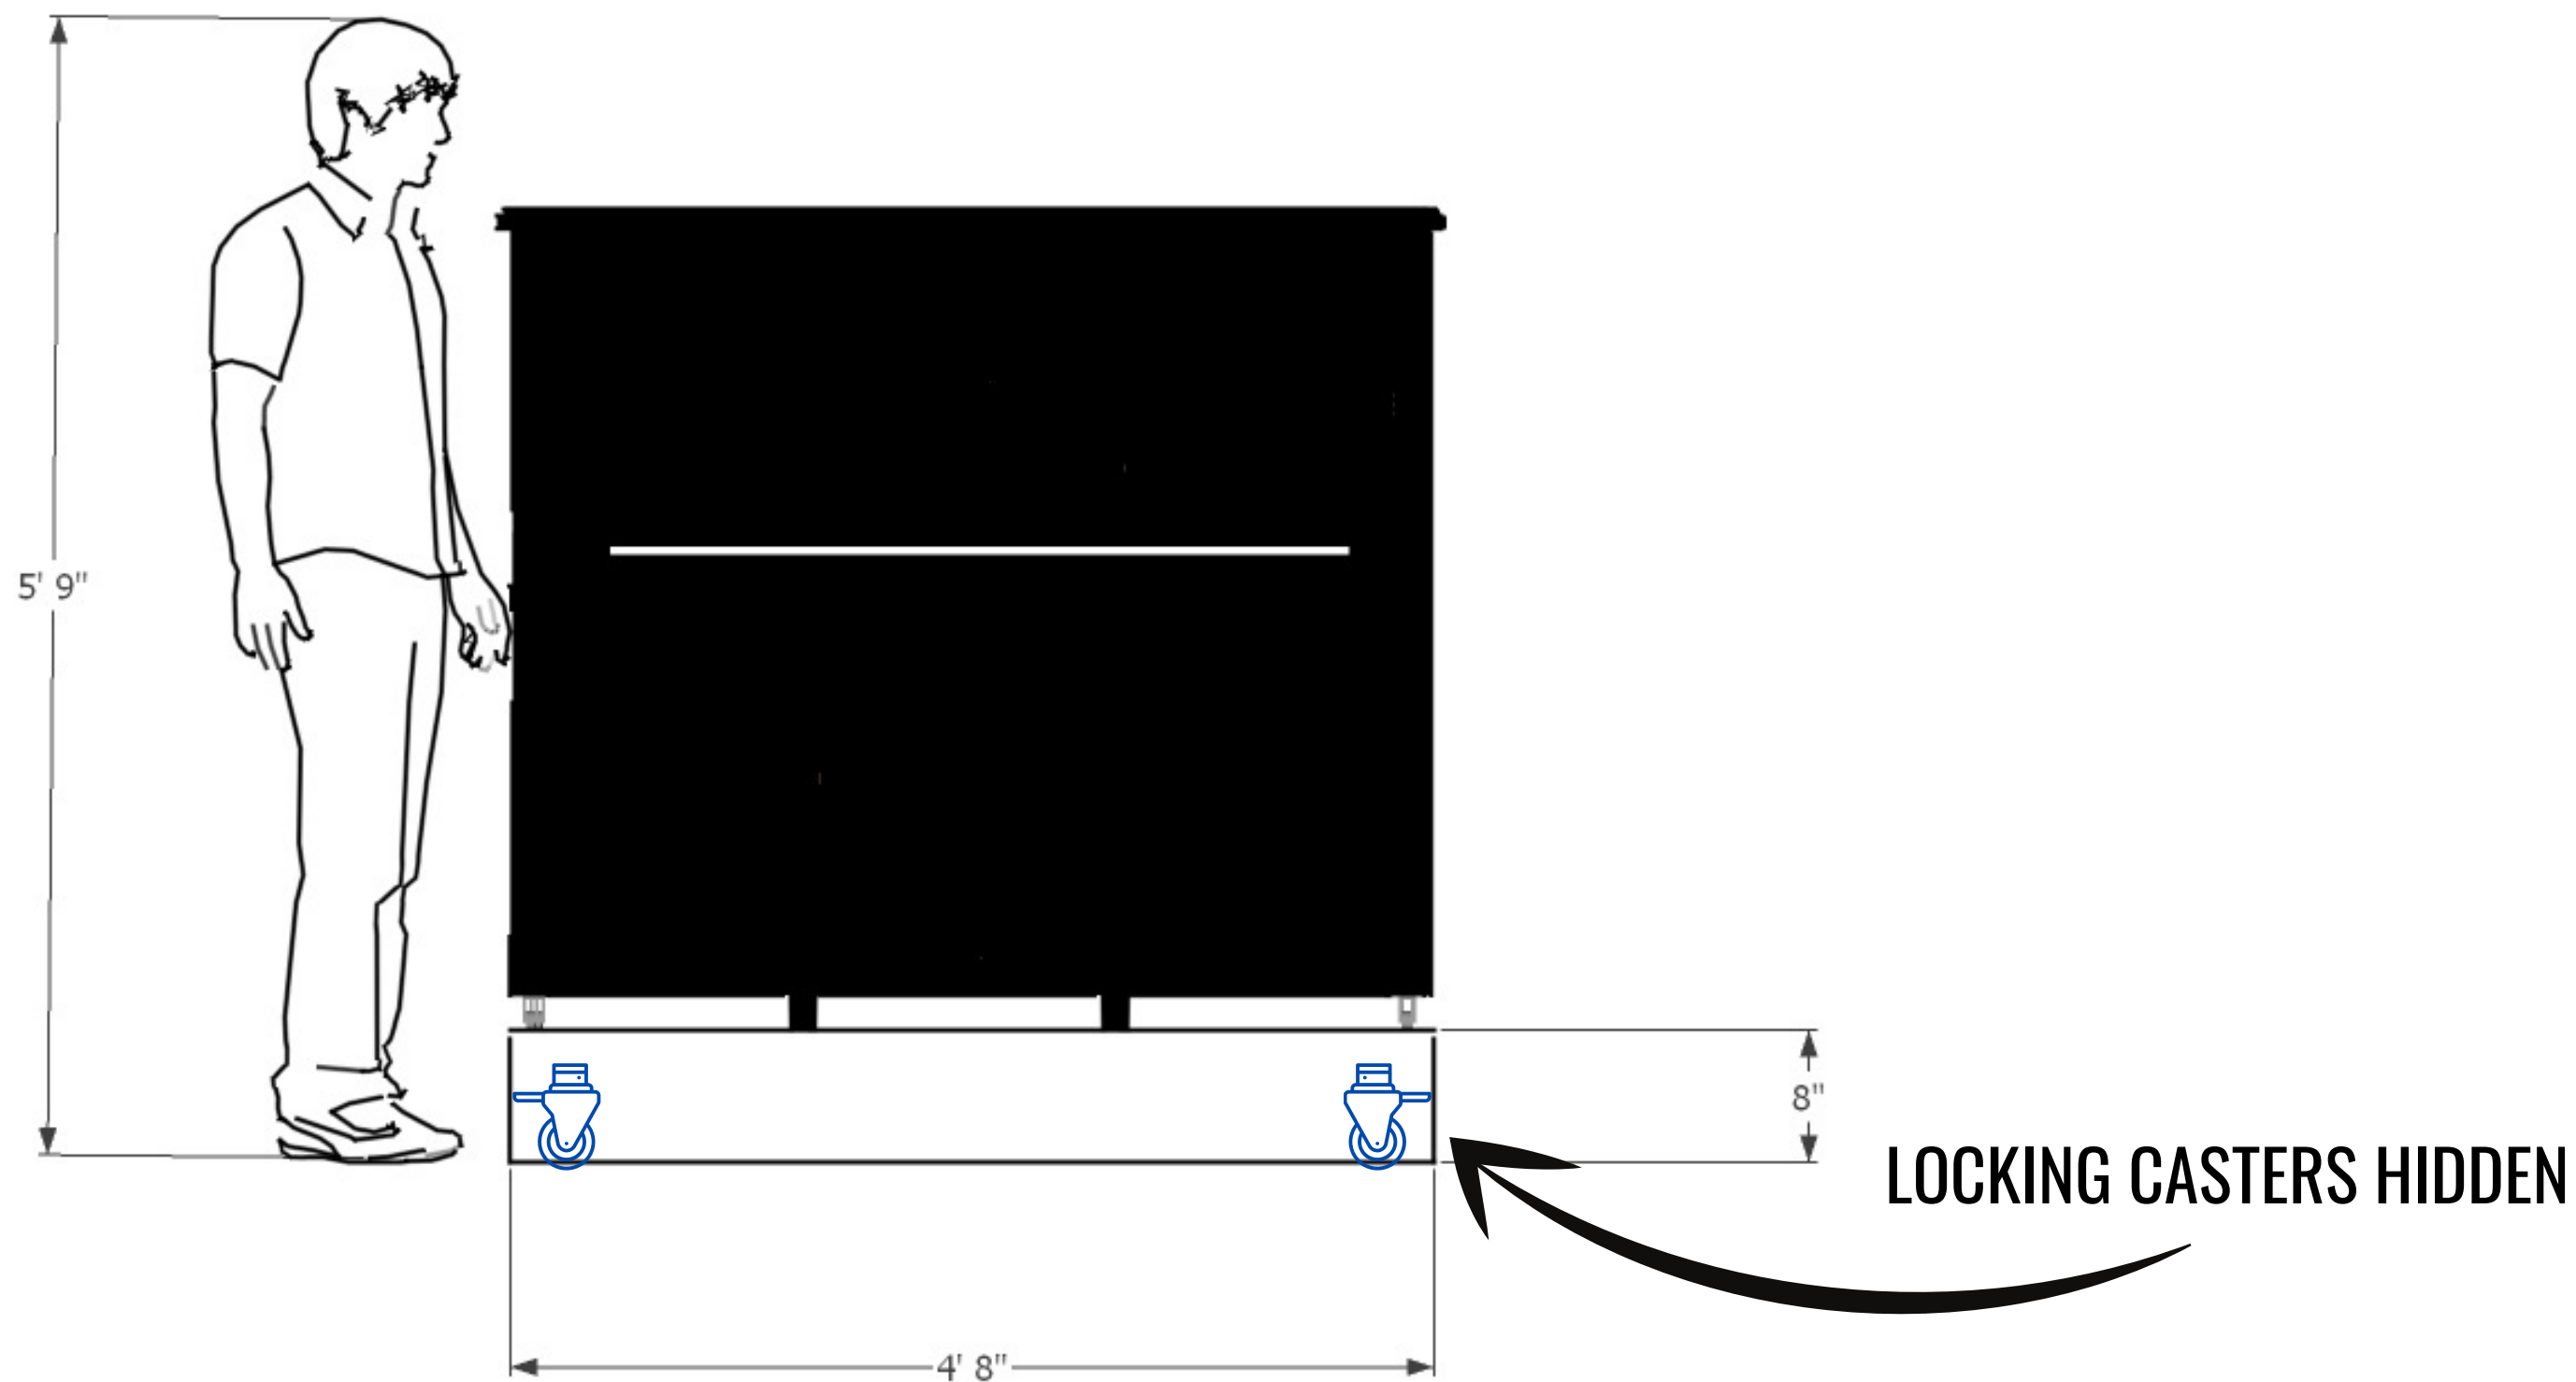

DATE: 8-12-2021

DIRECTED BY RENEE CLARK

DRAWN BY REETI NARAYAN

DATE: 10-5-2021

PLATE

9

OF 12

These drawings represent visual concept and construction suggestions only. It is not the designer's responsibility to determine structural appropriateness of the design and the designer does not assume responsibility for improper engineering, construction, handling or use of this scenery.