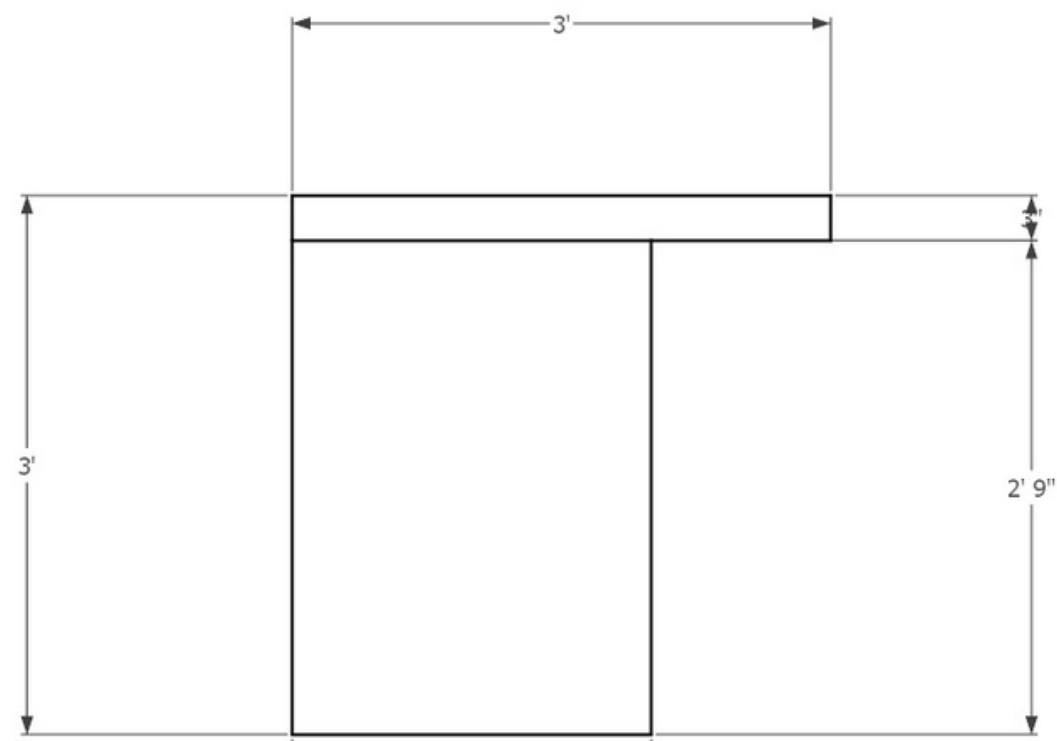

SIDE VIEW

These drawings represent visual concept and construction suggestions only. It is not the designer's responsibility to determine structural appropriateness of the design and the designer does not assume responsibility for improper engineering, construction, handling or use of this scenery.

This scenic design and these drawings are the sole property of Raquel M Jackson. By viewing these drawings you agree that you will not copy, duplicate, transfer or by any other means divulge their constants. In no way will you compromise the ownership rights of Raquel M Jackson

AINT MISBEHAVIN'
MUSIC BY FATS WALLER
CREATED BY RICHARD MALTBY, JR. & MURRAY HORWITZ

RAQUEL M JACKSON

BAR / BAR TABLE

ASSOCIATE ARTISTIC DIRECTOR
JAMES DONADIO

DESIGNED BY RAQUEL M JACKSON

DIRECTED BY RENEE CLARK

DRAWN BY REETI NARAYAN

SCALE -1/4" = 1'-0"

DATE: 8-12-2021

DATE: 10-5-2021

PLATE

6

OF 12